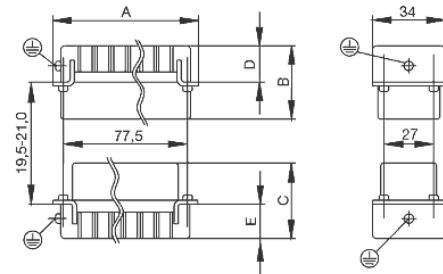

Drawings

Tightening torques and screwing tools

Screw size	Connector type	Dia. tightening torque in Nm	Recommended blade inserts and AF size for hexagon socket	
M 2.5	Signal contacts			
	S 6/6	0.5 - 0.55	SD 0.6 x 3.5 mm or PZ0	
	S 6/12	0.5 - 0.55	SD 0.6 x 3.5 mm or PZ0	
M 2.9 x 0.5	Fastening screws			
	HQ 4/2	0.8 (plastic) / 1.1 (metal)	SD 0.6 x 3.5 mm or PH0	
	HQ 8	0.8 (plastic) / 1.1 (metal)	SD 0.6 x 3.5 mm or PH0	
	HQ 17	0.8 (plastic) / 1.1 (metal)	SD 0.6 x 3.5 mm or PH0	
M 3	Contact screws			
	HA 3	0.5 - 0.55	SD 0.5 x 3.0 mm	
	HA 4	0.5 - 0.55	SD 0.5 x 3.0 mm	
	HA 10 bis HA 48	0.5 - 0.55	SD 0.6 x 3.5 mm or PH0	
	HE	0.5 - 0.55	SD 0.6 x 3.5 mm or PZ0	
	HVE	0.5 - 0.55	SD 0.6 x 3.5 mm or PZ0	
	Signal contacts:			
	S 4/2	0.5 - 0.55	SD 0.6 x 3.5 mm or PZ0	
	S 4/8	0.5 - 0.55	SD 0.6 x 3.5 mm or PZ0	
	PE connection via female contact			
	S 4	0.5 - 0.8	SD 0.6 x 3.5 mm	
	ConCept modular frame, metal	0.5 - 0.55	SD 0.6 x 3.5 mm	
	PE terminal			
	HQ 5	0.5 - 0.55	SD 0.6 x 3.5 or 0.8 x 4 mm	
	HQ 7	0.5 - 0.55	SD 0.6 x 3.5 or 0.8 x 4 mm	
	Fastening screws	0.5 - 0.55	SD 0.6 x 3.5 mm or PZ0	
	Guide pin	0.5 - 0.55	SD 0.6 x 3.5 mm or PZ0	
	Guide bush	0.5 - 0.55	SD 0.6 x 3.5 mm or PZ0	
	Coding pins	0.5 - 0.55	SD 0.6 x 3.5 mm or PZ0	
	M 4	Contact screws		
		HSB	1.2 - 1.5	SD 0.6 x 3.5 or 0.8 x 4 mm or PZ1
PE connection via male contact				
S 4		0.5 - 0.8	SD 0.6 x 3.5 mm	
ConCept modular frame, metal		1.2 - 1.5	SD 0.6 x 3.5 mm	
PE terminal				
HA		1.2 - 1.5	SD 0.6 x 3.5 or 0.8 x 4 mm or PH1	
HE		1.2 - 1.5	SD 0.6 x 3.5 or 0.8 x 4 mm or PH1	
HEE		1.2 - 1.5	SD 0.6 x 3.5 or 0.8 x 4 mm or PH1	
HVE		1.2 - 1.5	SD 0.6 x 3.5 or 0.8 x 4 mm or PH1	
HD		1.2 - 1.5	SD 0.6 x 3.5 or 0.8 x 4 mm or PZ1	
HDD		1.2 - 1.5	SD 0.6 x 3.5 or 0.8 x 4 mm or PZ1	
S 6/6 (for signal contacts)		1.2 - 1.5	0.8 x 4 mm or PZ1	
ConCept modular frame, plastic		1.2 - 1.5	0.8 x 4 mm or PZ1	
M 5		PE terminal		
	HSB	2 - 2.5	SD 1 x 5.5 mm or PZ2	
	S 4/0 (Screw connection)	2 - 2.5	SD 1.2 x 6.5 mm or PH2	
	S 4/0 (Axial screw connection)	2 - 2.5	SD 0.8 x 4 mm or PZ 2	
	S 4/2	2 - 2.5	SD 1.2 x 6.5 mm or PH2	
	S 4/8	2 - 2.5	SD 1.2 x 6.5 mm or PH2	
	S 6/12	2 - 2.5	SD 0.8 x 4 mm or PZ 2	
	S 6/36	2 - 2.5	SD 1.2 x 6.5 mm or PH2	
	S 8/24	2 - 2.5	SD 1.2 x 6.5 mm or PH2	
	S 12/2	2 - 2.5	SD 1.2 x 6.5 mm or PH2	
	M 6	Power contacts		
S 4/0 (Screw connection)		1.2 (1.5 mm ²) / 2 (2.5 mm ²) / 3 (4-16 mm ²)	SD 0.8 x 4 mm	
S 4/2		1.2 (1.5 mm ²) / 2 (2.5 mm ²) / 3 (4-16 mm ²)	SD 0.8 x 4 mm	
S 4/8		1.2 (1.5 mm ²) / 2 (2.5 mm ²) / 3 (4-16 mm ²)	SD 0.8 x 4 mm	
M 7 x 0.75	Power contacts			
	S 4	1.1 - 1.7	SW 2	
	S 6/6 (+ PE)	6 - 8	SW 4	
M 8 x 0.75	Power contacts			
	S 6/12	1.1 - 1.7	SW 2	
	S 8/0 (+ PE)	6 (10-16 mm ²) - 7 (25 mm ²)	SW 4	
M10 x 1	Power contacts			
	S 4/0 (Axial connection)	2 - 3	SW 3	